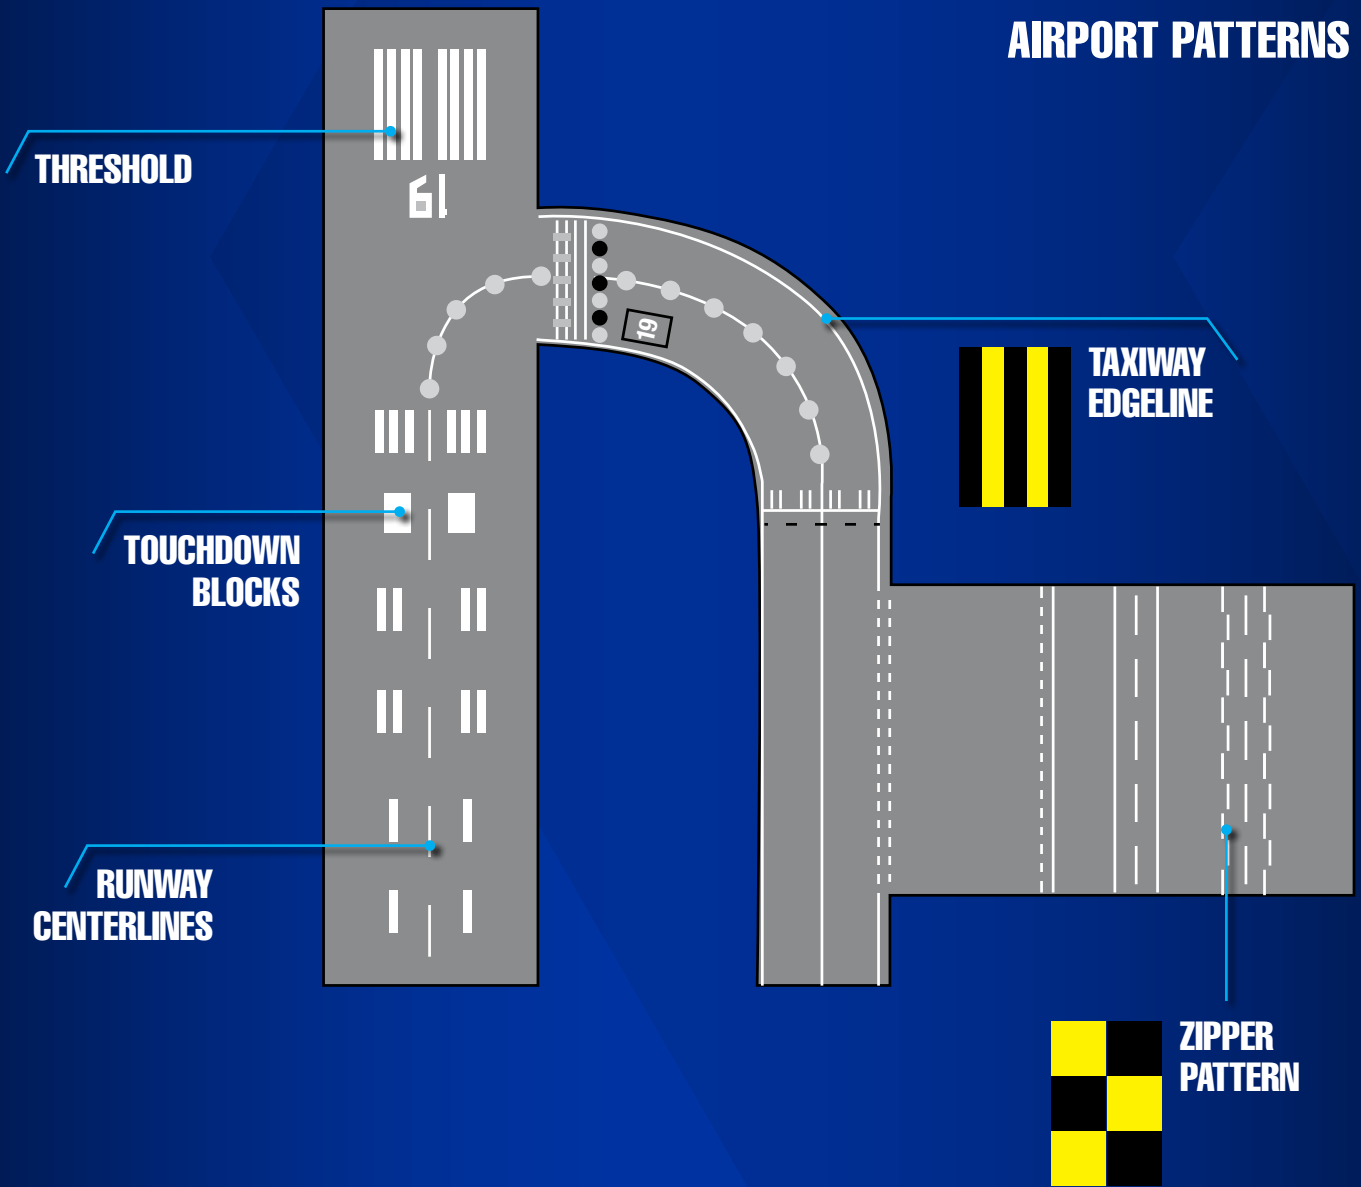

Highway Centerlines

Highway Centerlines w/ Reflective Markers

Marker Layout

Interstate Lane Markings w/ Shadow Lines

AIRPORT PATTERNS

ROADLAZER ROADPAK

20 READY-TO-STRIPE SYSTEMS

Select the right preconfigured system for your jobs — now and in the future. With the modular design of the RoadPak System, you can be assured of fast installation of your new striping system. Plus, with the plug- and play-style connections, you'll see just how easy we've made it to install.