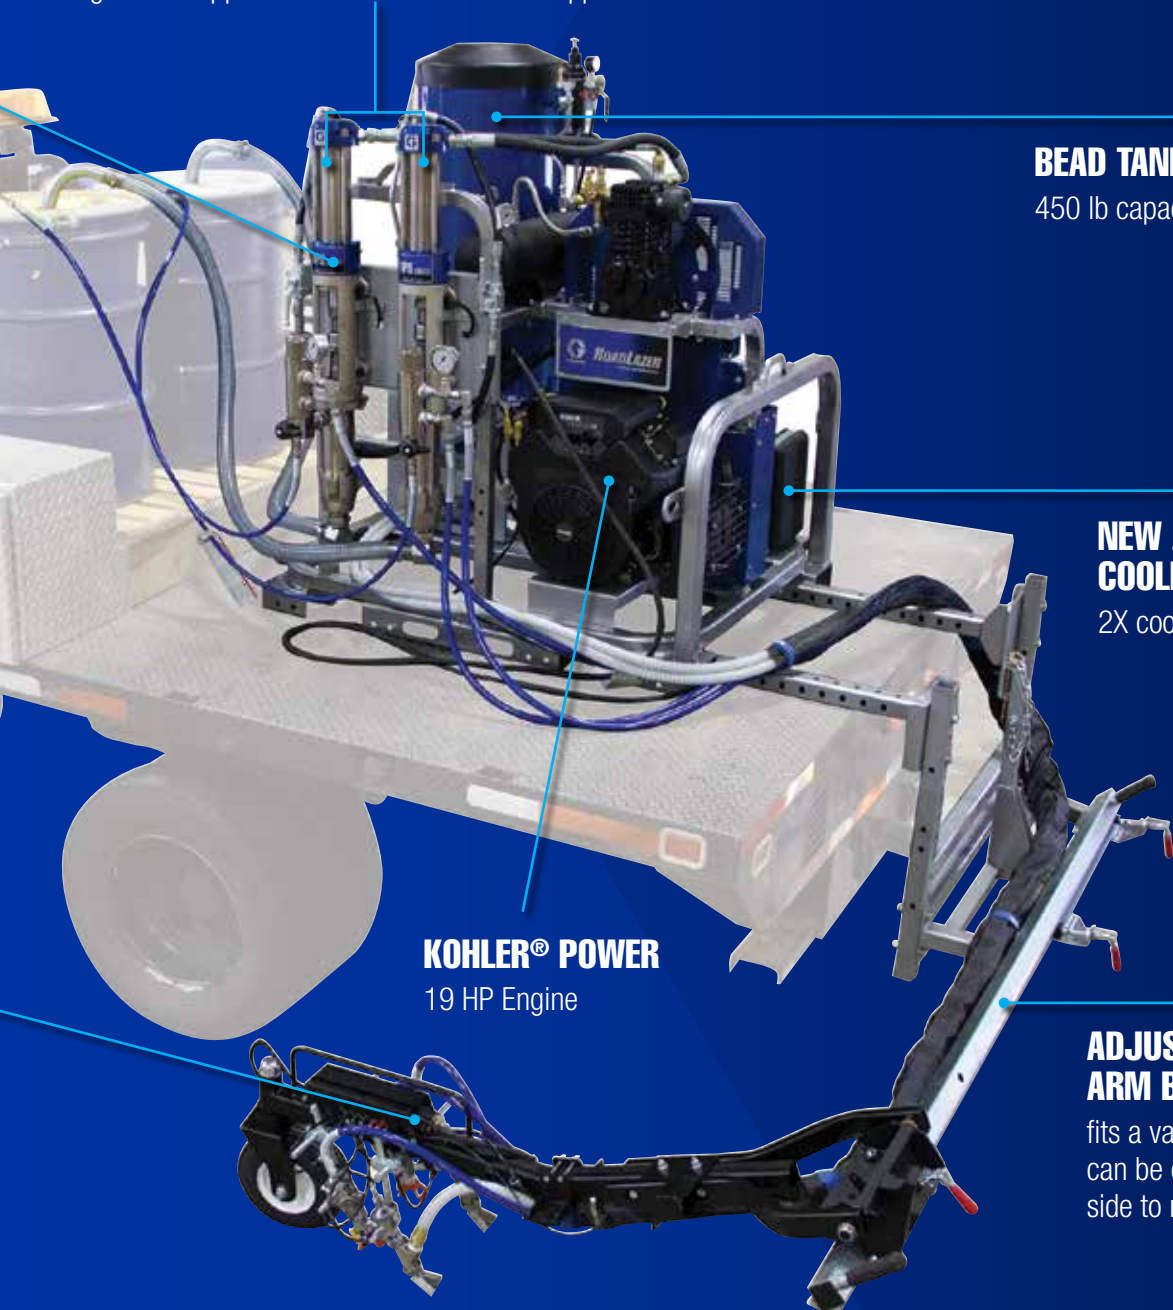

**2- PUMP
ROADPAK SYSTEM**

Two-color applications

BEAD TANK

450 lb capacity

**NEW ADVANCED
COOLING SYSTEM**

2X cooling capacity

KOHLER® POWER

19 HP Engine

**ADJUSTABLE GUN
ARM BEAM**

fits a variety of trucks and
can be easily moved from left
side to right side of truck