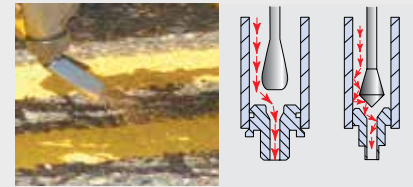

COMPLETE BEAD COVERAGE

Double Acting Bead Guns

- Fully covers the paint line with beads
- Start and stop lines are matched
- 0-40 lb per minute

Graco offers a teardrop needle design so beads flow smoothly around the needle surface, limiting turbulence (bead chatter) within the gun for extended life.