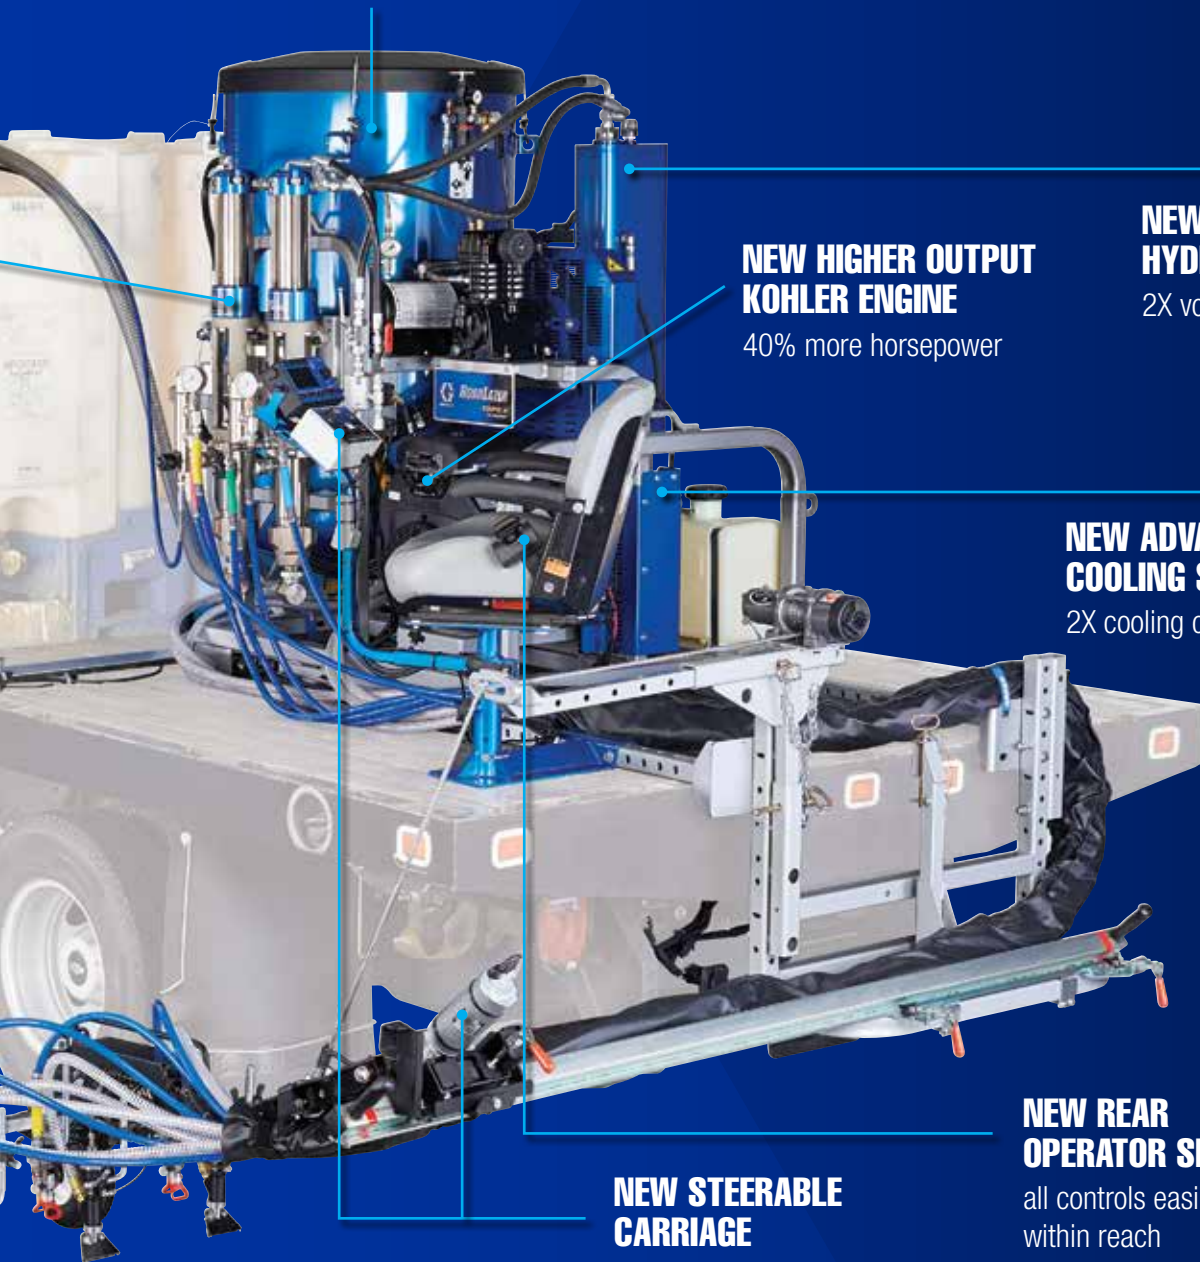

**NEW STEERABLE
CARRIAGE**

offers a joystick operation
and variable speed control