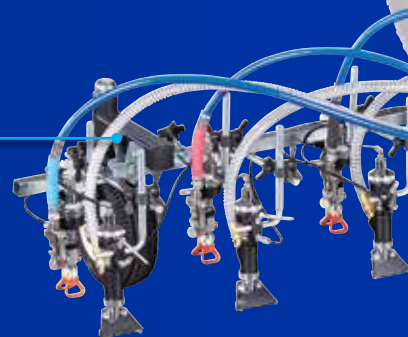

ROADPAK HD SYSTEM

HIGH-OUTPUT AIRPORT SOLUTION

Graco took the RoadPak to a whole new level with the RoadPak HD. With double the output and the ability to stripe with 5 or more guns, this is a high-productivity striping machine. Along with these performance improvements, there are also many other upgrades that will increase your productivity while increasing your line accuracy.

NEW HIGHER PERFORMANCE
2X the output

NEW ROADVIEW HD CAMERA SYSTEM
HD camera and in-cab display

NEW LAZERGUIDE 3000 LONG-LINE LASER

NEW ROADPAK HD GUN BAR
5+ gun capacity