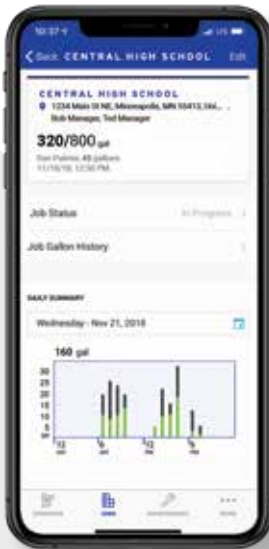

KNOW JOB PROGRESS

- On-demand productivity facts and reporting from anywhere
- Ensure you're on time with needed materials